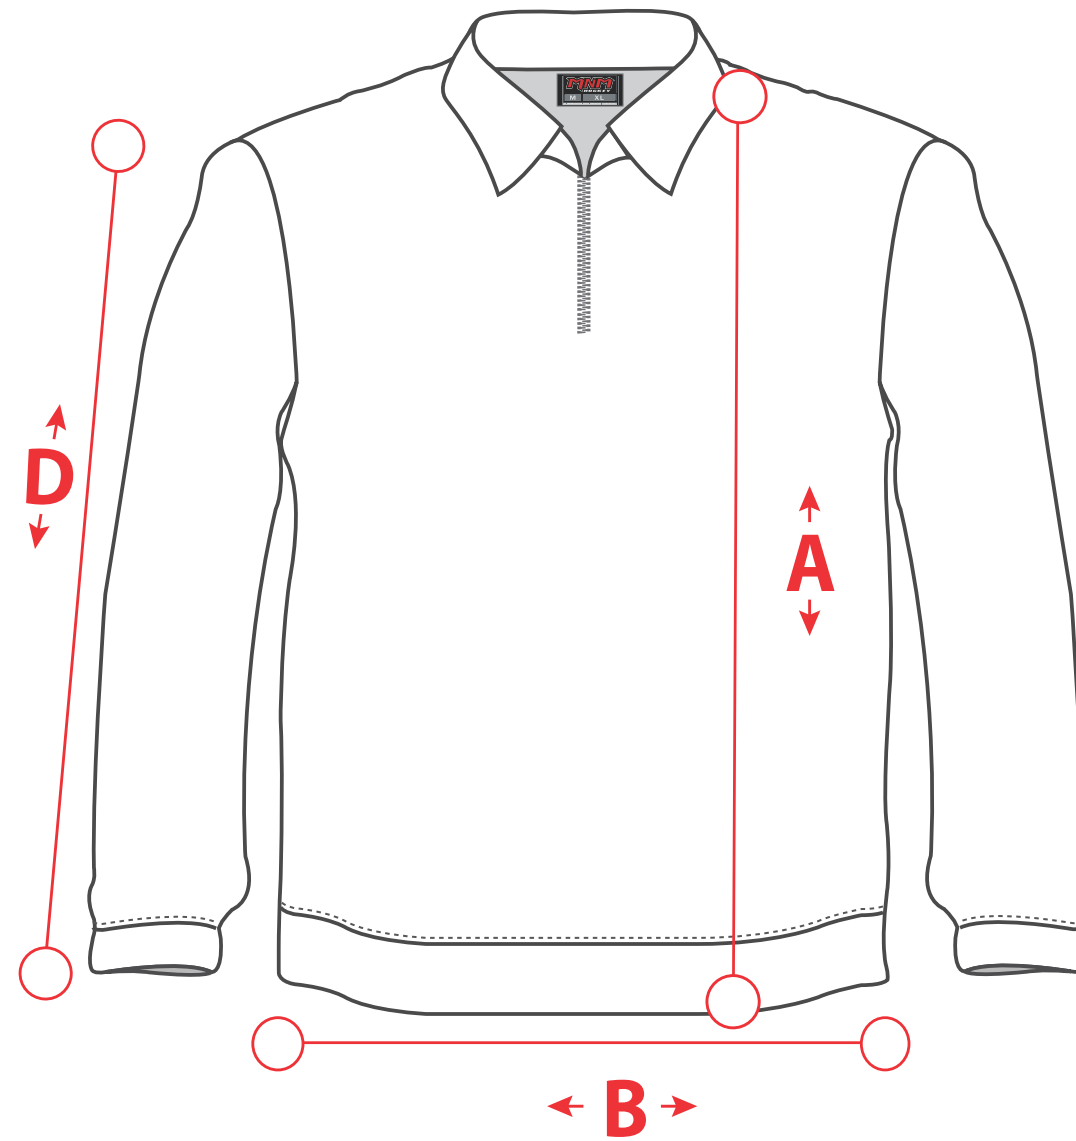

*** Measures can vary up to half an inch ***

A Body height

B Body width

D Long Sleeve height

Measures in inches

SIZE	A Height	B Body width	D LONG Sleeve height
40	27	20	27
42	27.5	21	27
44	28	22	27.5
46	28.5	23	27.5
48	29	24	28
50	29	25	28.25
52	29.5	26	28.25
54	30	27	28.5
56	30.5	28	28.5
58	31	29	28.75
60	31	30	28.75