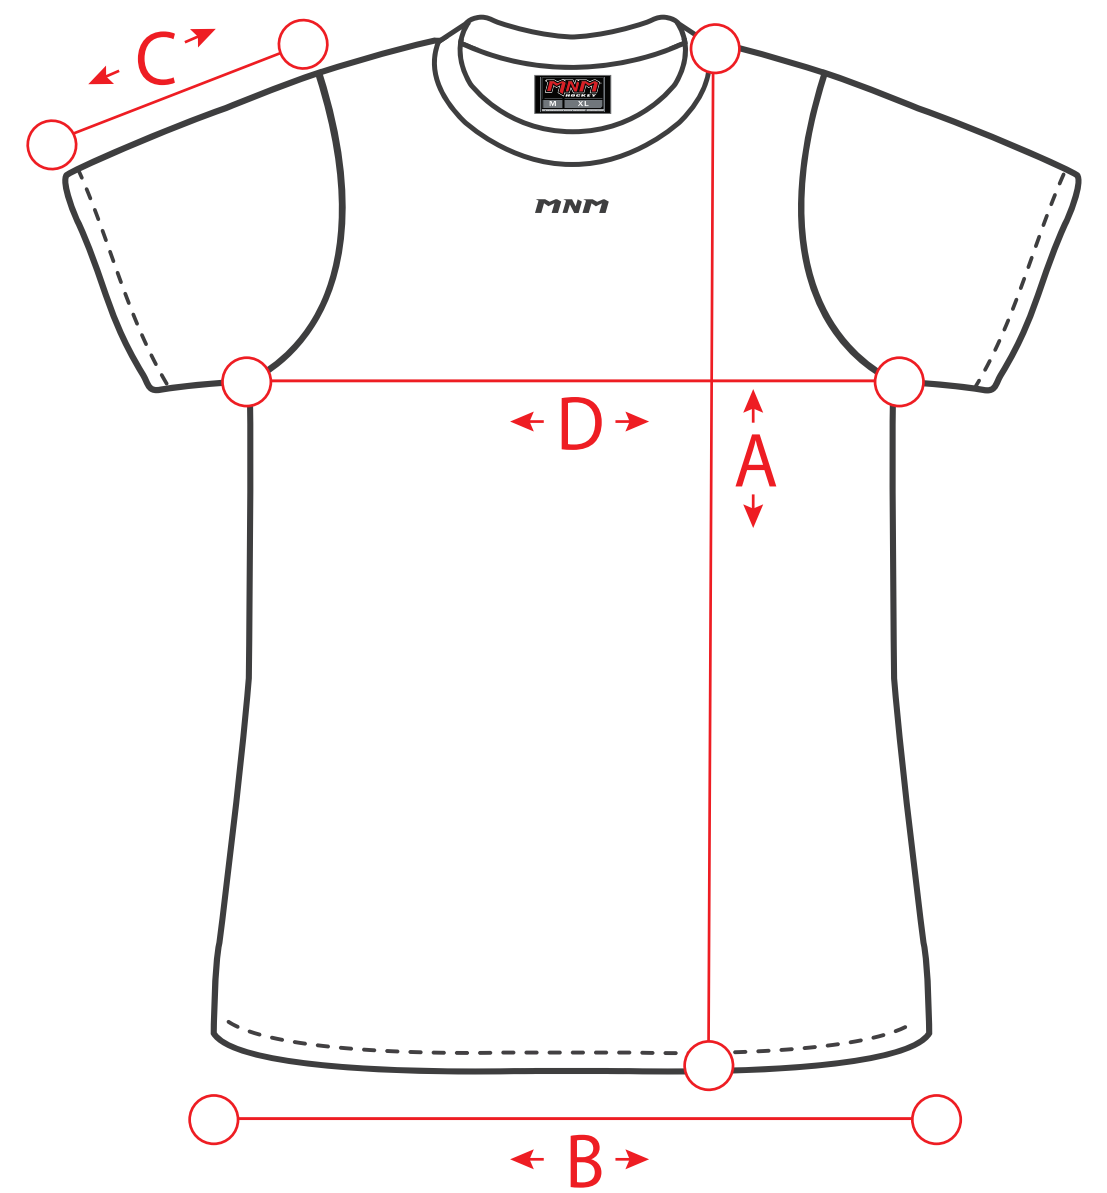

\*\*\* Measures can vary up to half an inch \*\*\*

**A** Body height

**B** Body width

**C** Short Sleeve height

**D** Breast width

Measures in inches

Sizes	<b>A</b> Height	<b>B</b> Body width	<b>C</b> SHORT Sleeve height	<b>D</b> Breast width
JR-SML	21.5	16	5	15
JR-M	23.5	17	5.37	16
JR-LG	25.5	18	5.75	17
JR-XL	27.5	19	6.12	18
SMALL	28.5	20	6.5	19
MEDIUM	29.5	21.5	7	20.5
LARGE	30.5	23	7.5	22
XL	31.5	24.5	7.87	23.5
2XL	32	26	8.25	25
3XL	32.5	27.5	8.5	26.5
4XL	33	29	8.75	28