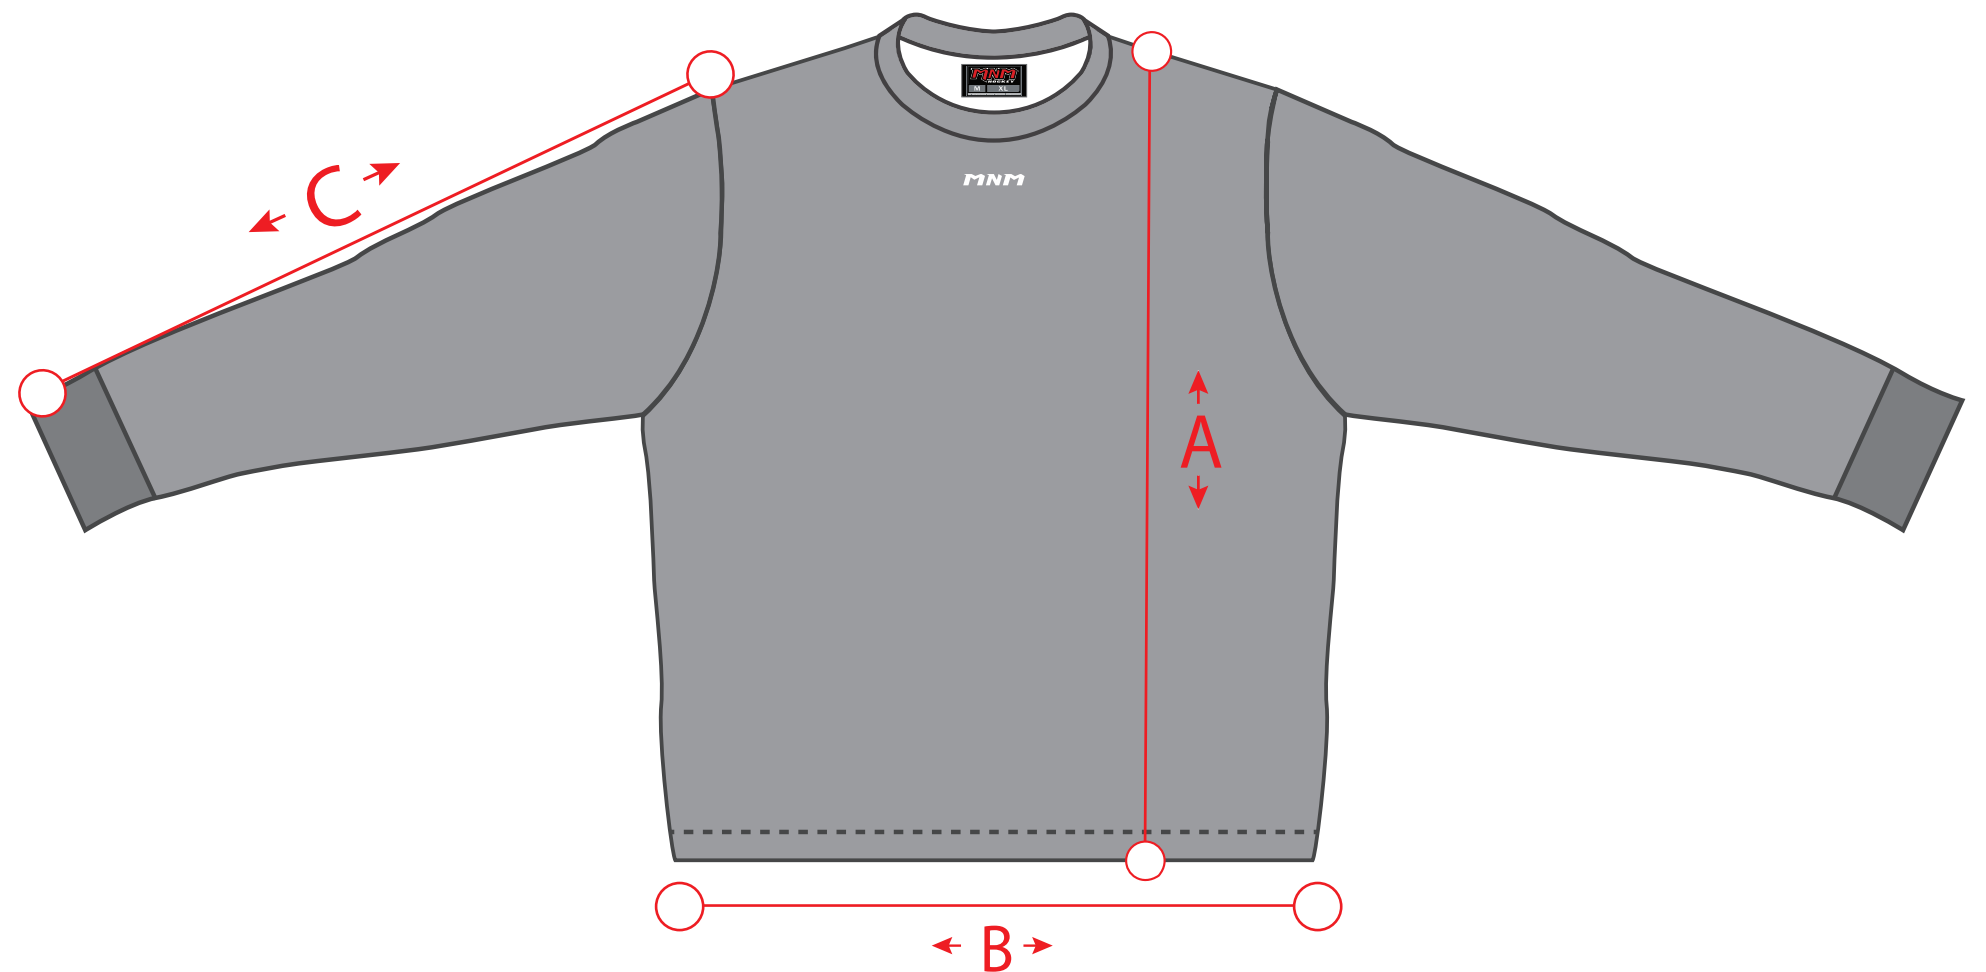

*** Measures can vary up to half an inch ***

A Body height

B Body width

C Sleeve length

Measures in inches

Sizes	A Body height	B Body width	C Sleeve length
JR-SML	20.25	17	19.5
JR-MED	22.25	18	21.5
JR-LG	24.25	19	23.75
JR-XL	26.25	20	25.75
SMALL	27.25	21	26.5
MEDIUM	28.25	22.5	26.75
LARGE	29.25	24	27
XL	30.25	25.5	27.25
2XL	30.75	27	27.5
3XL	31.25	28.5	27.75
4XL	31.75	30	28