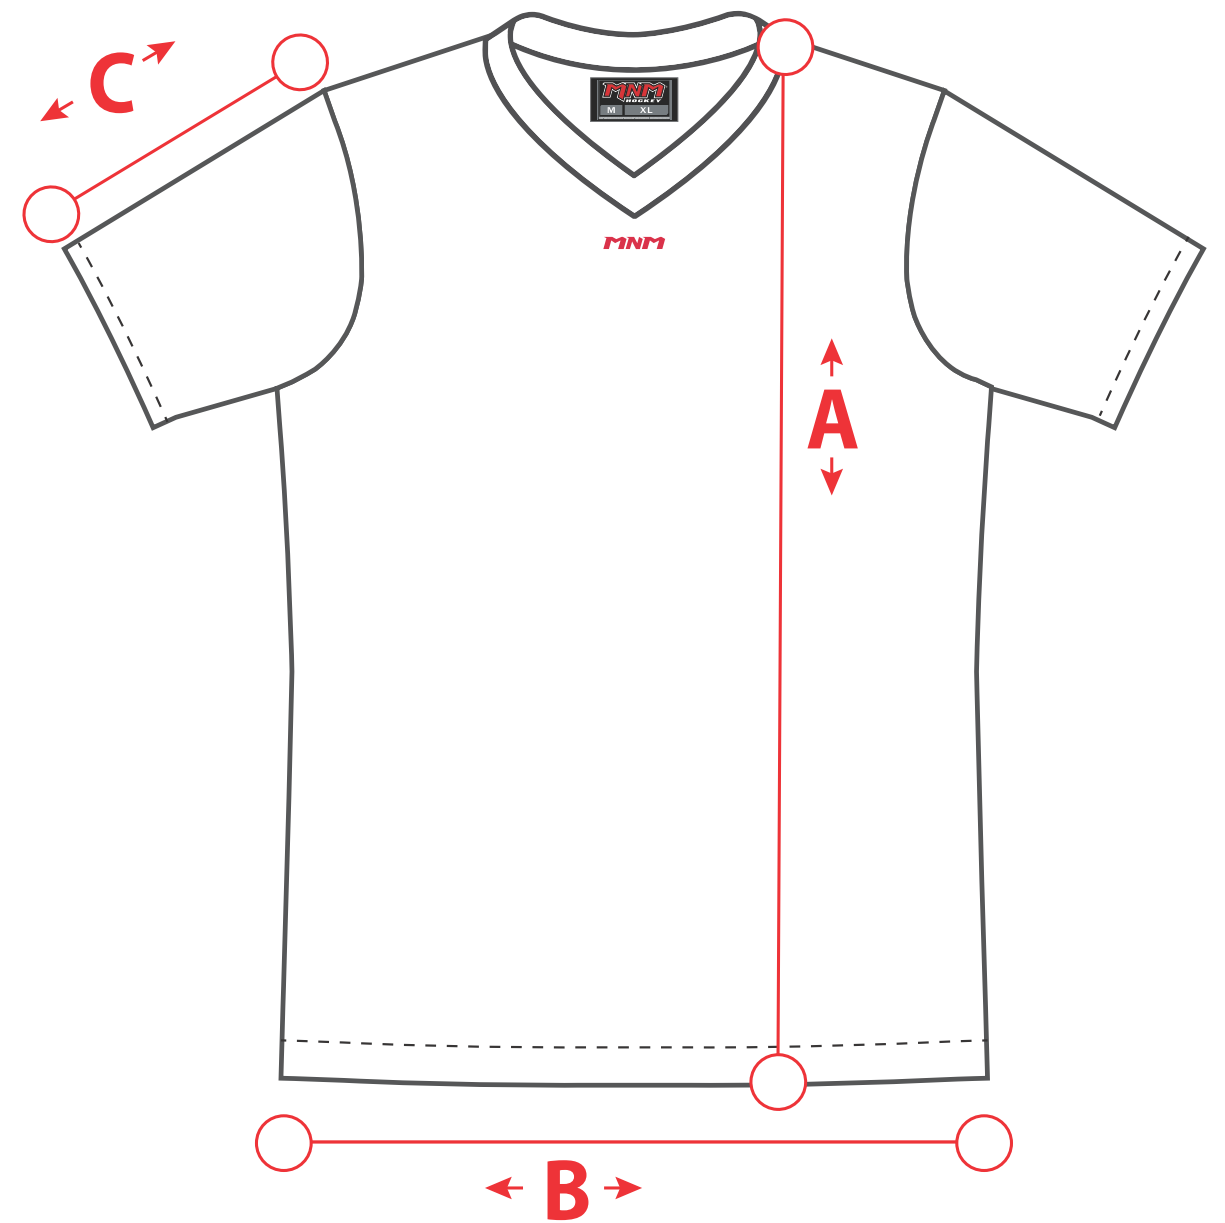

*** Measures can vary up to half an inch ***

A Body height

B Body width

C Sleeve height

Measures in inches

Grandeurs	A Height	B Body width	C Sleeve height
JR-SML	21	16	6.25
JR-M	22.5	16.75	6.75
JR-LG	24.5	17.5	7.25
JR-XL	26	18.5	7.75
SMALL	27	19.25	8.25
MEDIUM	28	21	8.5
LARGE	29	22.5	8.75
XL	30	24.25	9
2XL	30.75	26	9.25
3XL	31.5	27.75	9.5
4XL	32.25	29.5	9.75