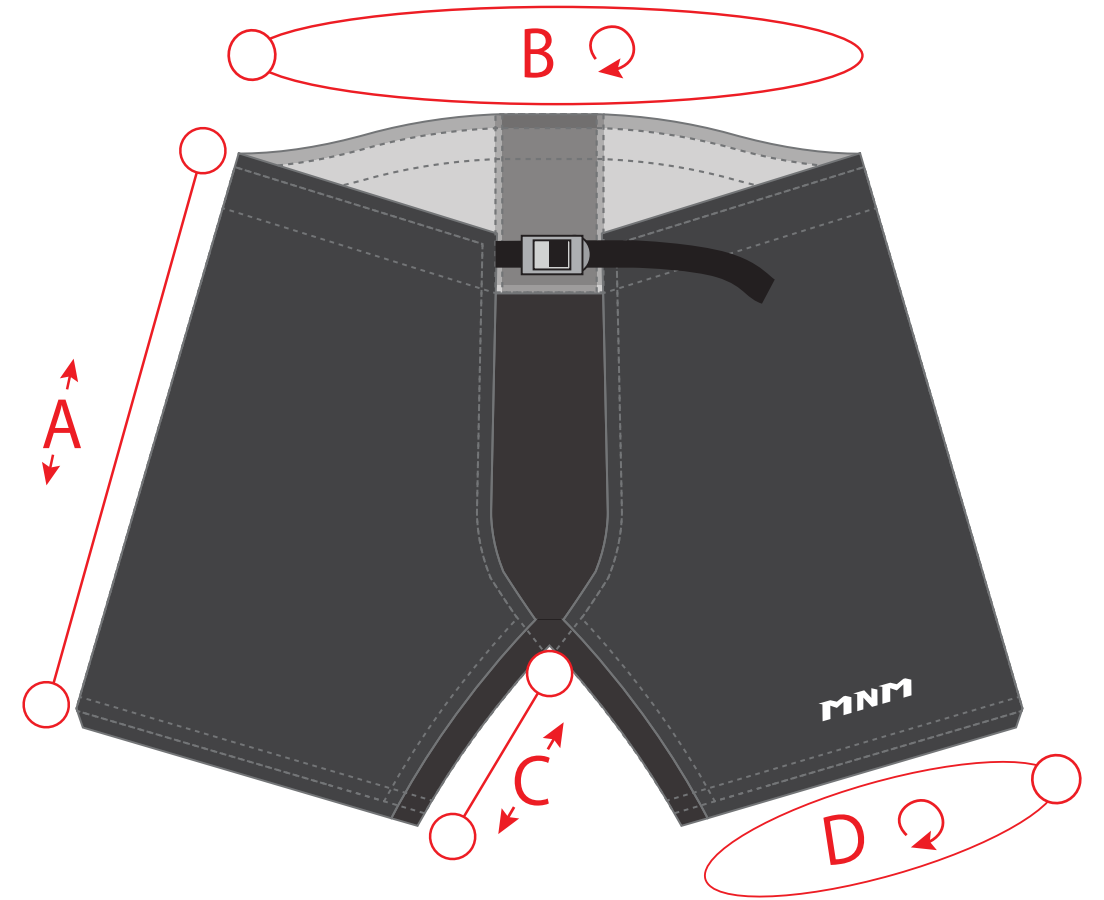

*** Measures can vary up to half an inch ***

A Leg height

B Hips circumference
(The belt on hips causes to vary the measure perception)

C Between legs height

D Leg circumference

Measures in inches

Sizes	A Leg height	B Hips circumference	C Between legs height	D Leg circumference
JR-XXS	15.5	34 - 38	7.25	22
JR-XS	16	36 - 40	7.75	22.5
JR-SML	16.5	38 - 42	8.25	23
JR-M	17	39 - 43	8.75	23.5
JR-LG	17.5	40 - 44	9.25	24.25
JR-XL	18	41 - 45	9.75	25
XS	19	40 - 44	10.5	23.75
SMALL	19.5	42 - 46	10.75	25
MEDIUM	20	43 - 47	11	26
LARGE	20.5	44 - 48	11.25	27
XL	21	46 - 50	11.25	28
2XL	21.5	47 - 51	11.25	29
3XL	22	48 - 52	11.25	30
4XL	22.5	49 - 53	11.25	31

*** Measures can vary up to half an inch ***

A Leg height

B Hips circumference
(The belt on hips causes to vary the measure perception)

C Between legs height

D Leg circumference

Measures in inches

Sizes	A Leg height	B Hips circumference	C Between legs height	D Leg circumference
Youth - SML	14	28 - 32	6.25	19.5
Youth - MED	14.5	30 - 34	6.5	20.5
Youth - LG	15	32 - 36	6.75	21.5

Hockey Youth Pant Shells