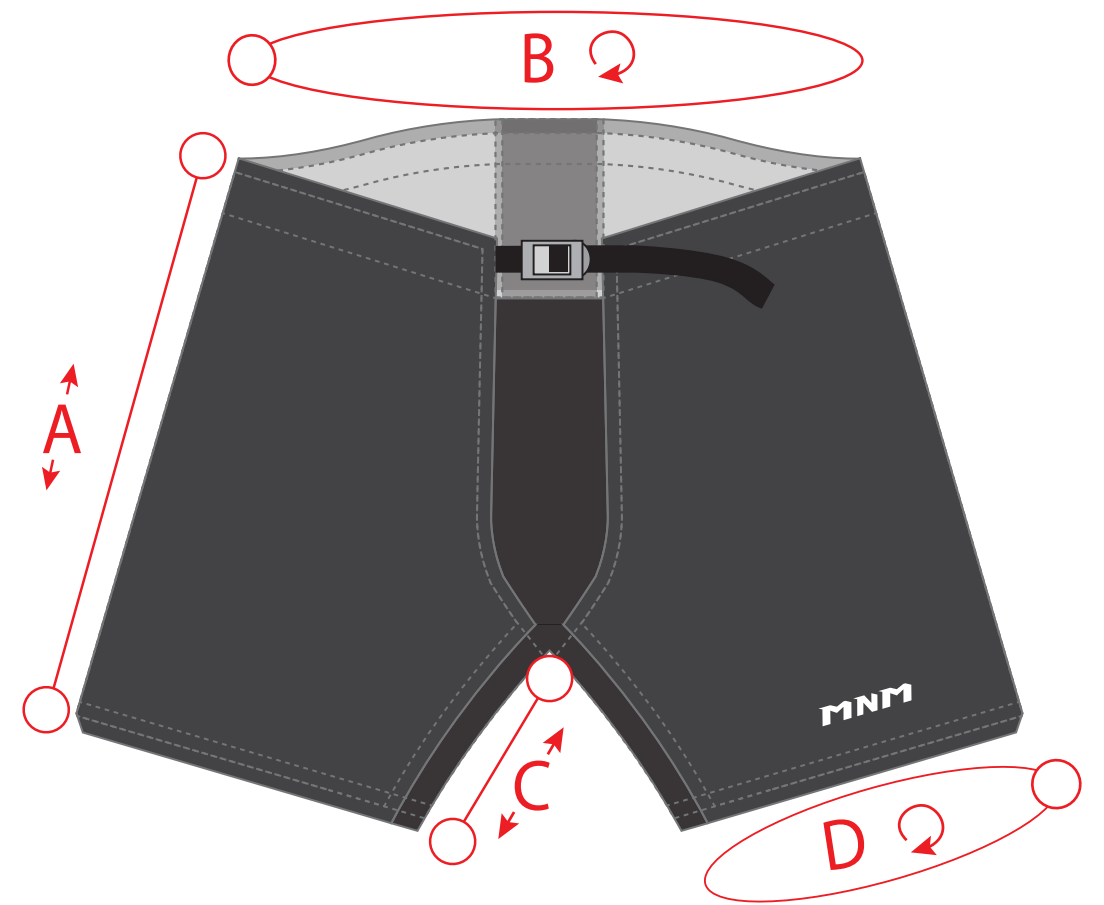

*** Measures can vary up to half an inch ***

A Leg height

B Hips circumference
(The belt on hips causes to vary the measure perception)

C Between legs height

D Leg circumference

Measures in inches

Sizes	A Leg height	B Hips circumference	C Between legs height	D Leg circumference
JR-XXS	15.5	34 - 38	7.25	22
JR-XS	16	36 - 40	7.75	22.5
JR-SML	16.5	38 - 42	8.25	23
JR-M	17	39 - 43	8.75	23.5
JR-LG	17.5	40 - 44	9.25	24.25
JR-XL	18	41 - 45	9.75	25
XS	19	40 - 44	10.5	23.75
SMALL	19.5	42 - 46	10.75	25
MEDIUM	20	43 - 47	11	26
LARGE	20.5	44 - 48	11.25	27
XL	21	46 - 50	11.25	28
2XL	21.5	47 - 51	11.25	29
3XL	22	48 - 52	11.25	30
4XL	22.5	49 - 53	11.25	31

*** Measures can vary up to half an inch ***

A Leg height

B Hips circumference
(The belt on hips causes to vary the measure perception)

C Between legs height

D Leg circumference

Measures in inches

Sizes	A Leg height	B Hips circumference	C Between legs height	D Leg circumference
Youth - SML	14	28 - 32	6.25	19.5
Youth - MED	14.5	30 - 34	6.5	20.5
Youth - LG	15	32 - 36	6.75	21.5

Hockey Youth Pant Shells