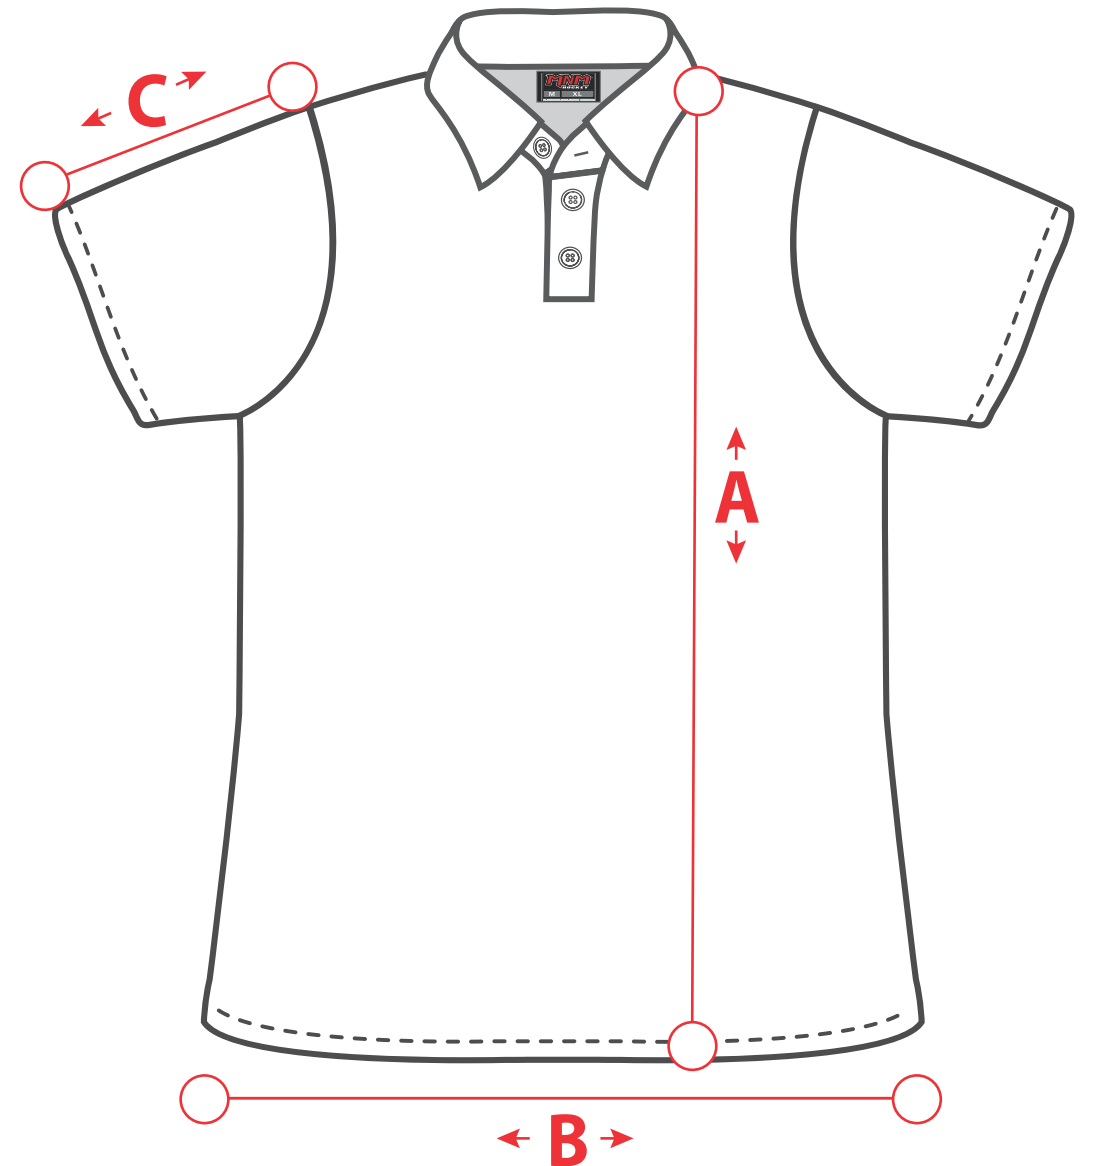

*** Measures can vary up to half an inch ***

A Body height

B Body width

C Short Sleeve height

Measures in inches

Grandeurs	A Height	B Body width	C SHORT Sleeve height
JR-SML	19.25	16	5
JR-M	21.25	17	5.37
JR-LG	23	18	5.75
JR-XL	25	19	6.12
SMALL	26	20	6.5
MEDIUM	27	21.5	7
LARGE	28	23	7.5
XL	29	24.5	7.87
2XL	29.5	26	8.25
3XL	30	27.5	8.5
4XL	30.5	29	8.75

*** Measures can vary up to half an inch ***

A Body height

B Body width

D Long Sleeve height

Measures in inches

Grandeurs	A Height	B Body width	D LONG Sleeve height
JR-SML	19.25	16	16.5
JR-M	21.25	17	18.5
JR-LG	23	18	20.5
JR-XL	25	19	22.5
SMALL	26	20	23.5
MEDIUM	27	21.5	24
LARGE	28	23	24.25
XL	29	24.5	24.5
2XL	29.5	26	24.75
3XL	30	27.5	25
4XL	30.5	29	25.25