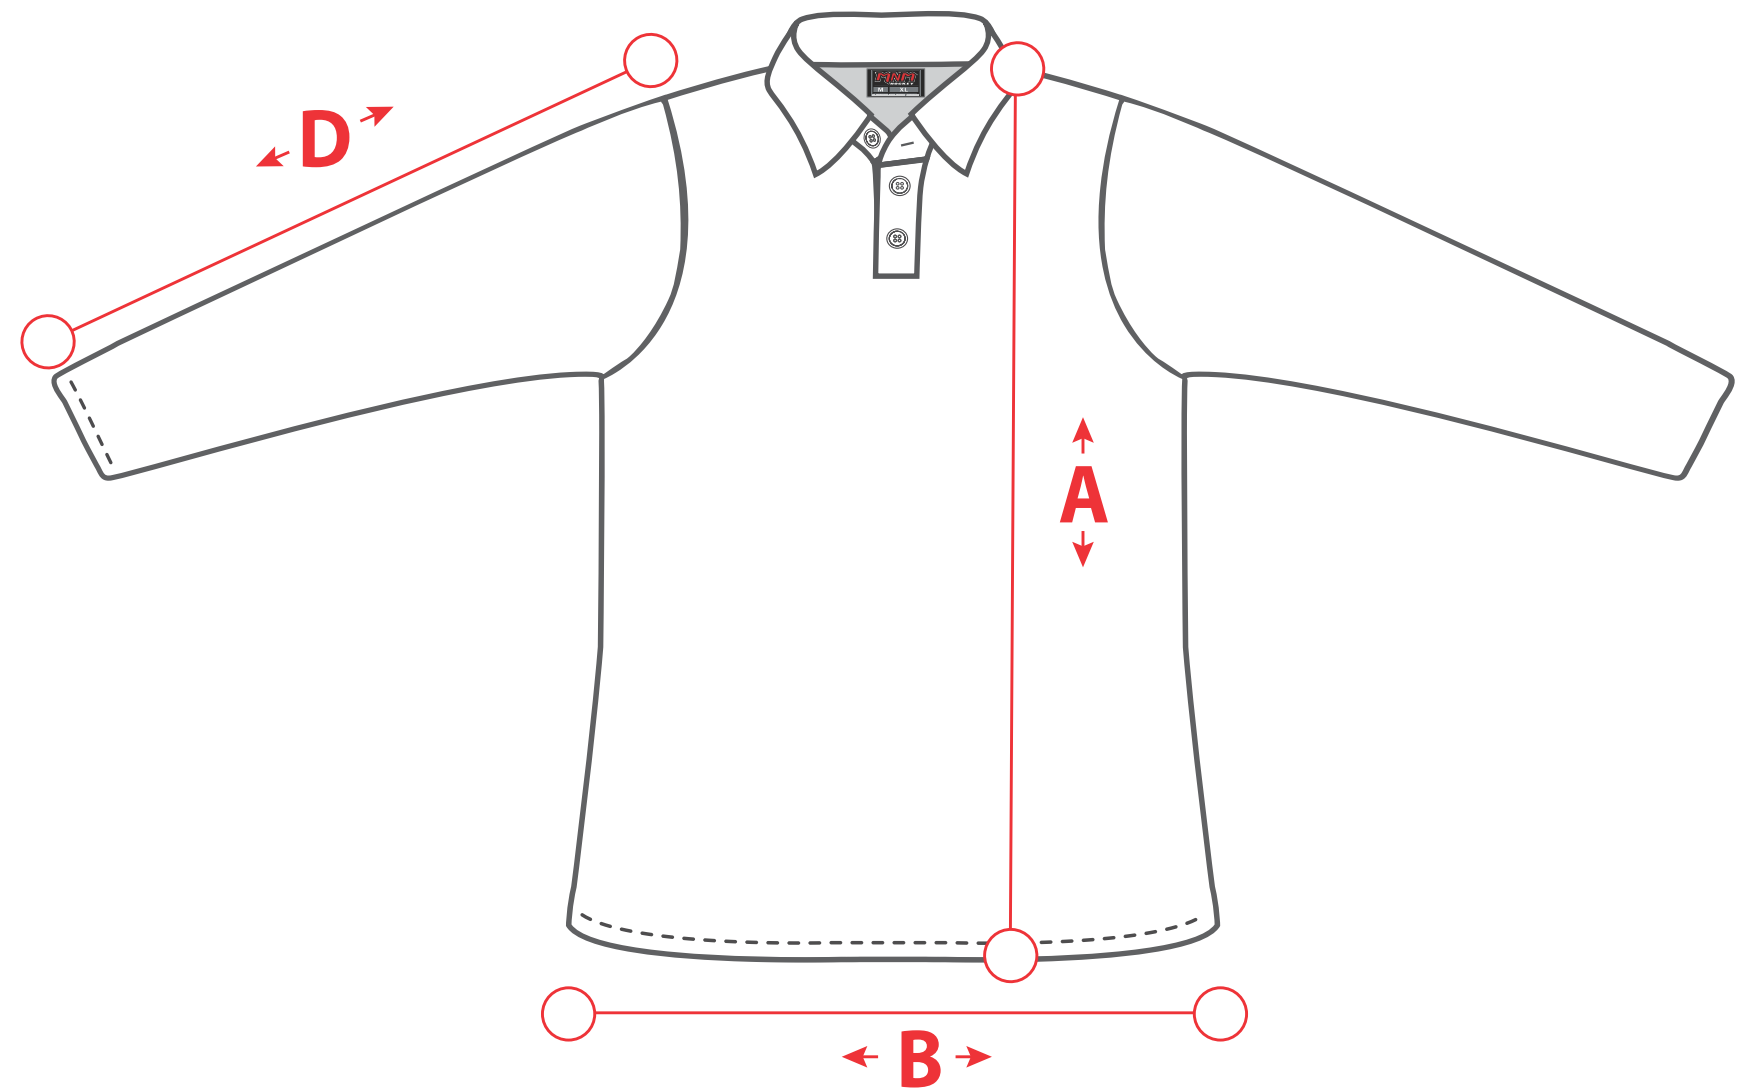

*** Measures can vary up to half an inch ***

A Body height

B Body width

C Short Sleeve height

Measures in inches

Grandeurs	A Height	B Body width	C SHORT Sleeve height
JR-SML	19.25	16	5
JR-M	21.25	17	5.37
JR-LG	23	18	5.75
JR-XL	25	19	6.12
SMALL	26	20	6.5
MEDIUM	27	21.5	7
LARGE	28	23	7.5
XL	29	24.5	7.87
2XL	29.5	26	8.25
3XL	30	27.5	8.5
4XL	30.5	29	8.75

*** Measures can vary up to half an inch ***

A Body height

B Body width

D Long Sleeve height

Measures in inches

Grandeurs	A Height	B Body width	D LONG Sleeve height
JR-SML	19.25	16	16.5
JR-M	21.25	17	18.5
JR-LG	23	18	20.5
JR-XL	25	19	22.5
SMALL	26	20	23.5
MEDIUM	27	21.5	24
LARGE	28	23	24.25
XL	29	24.5	24.5
2XL	29.5	26	24.75
3XL	30	27.5	25
4XL	30.5	29	25.25