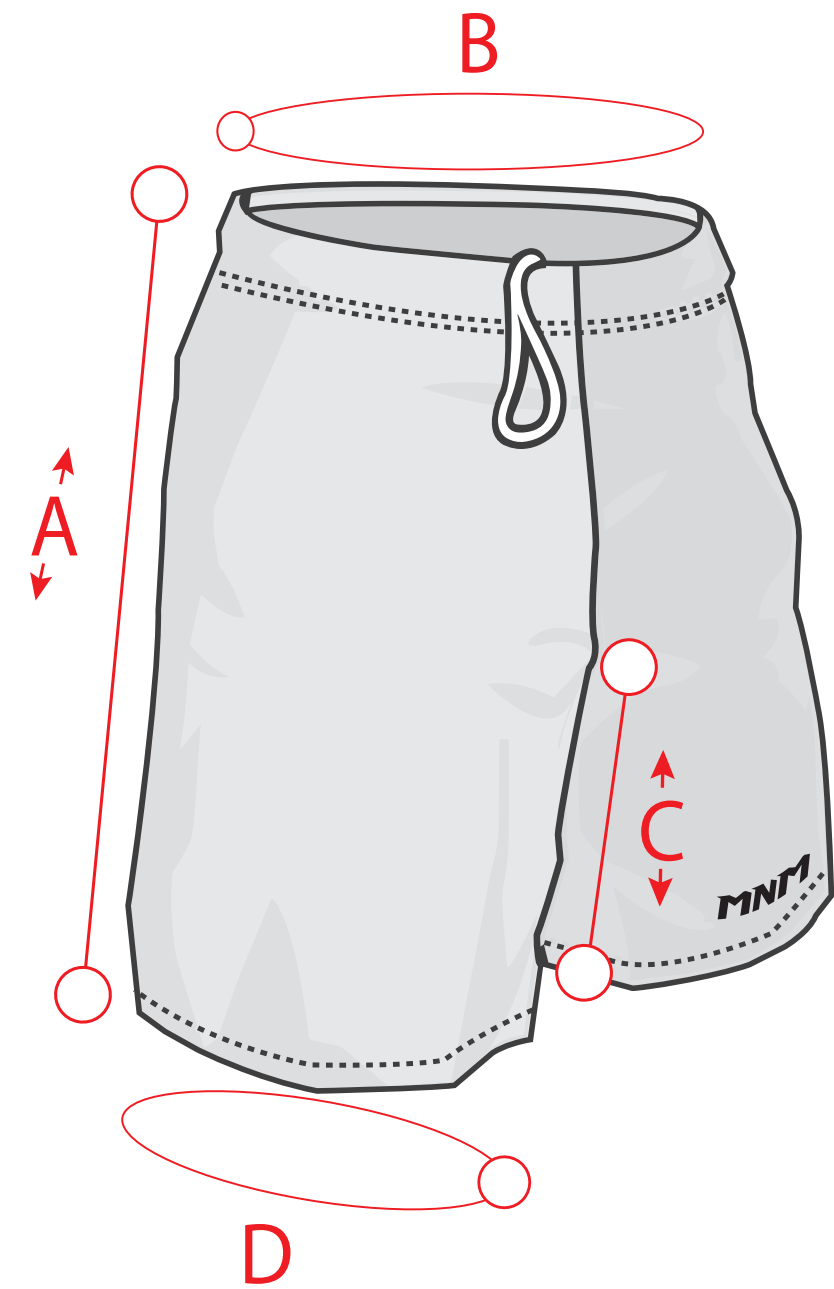

*** Measures can vary up to half an inch ***

A Leg height

B Hips circumference
(The elastic on hips causes to vary the measure perception)

C Between legs height

D Leg circumference

Measures in inches

Sizes	A Leg height	B Hips Circumference	C Between legs height	D Leg Circumference
JR-SML	16.5	20 - 24	9	20
JR-M	17.5	22 - 26	10	21
JR-LG	18.5	24 - 28	10.5	22
JR-XL	20	26 - 30	11	23
SMALL	21	26 - 30	12	25
MEDIUM	22	28 - 32	12	26
LARGE	23	30 - 34	12.5	28
XL	23.5	32 - 36	13	30
2XL	24	34 - 38	13.25	32
3XL	25	38 - 40	13.5	34
4XL	26	38 - 42	14	35