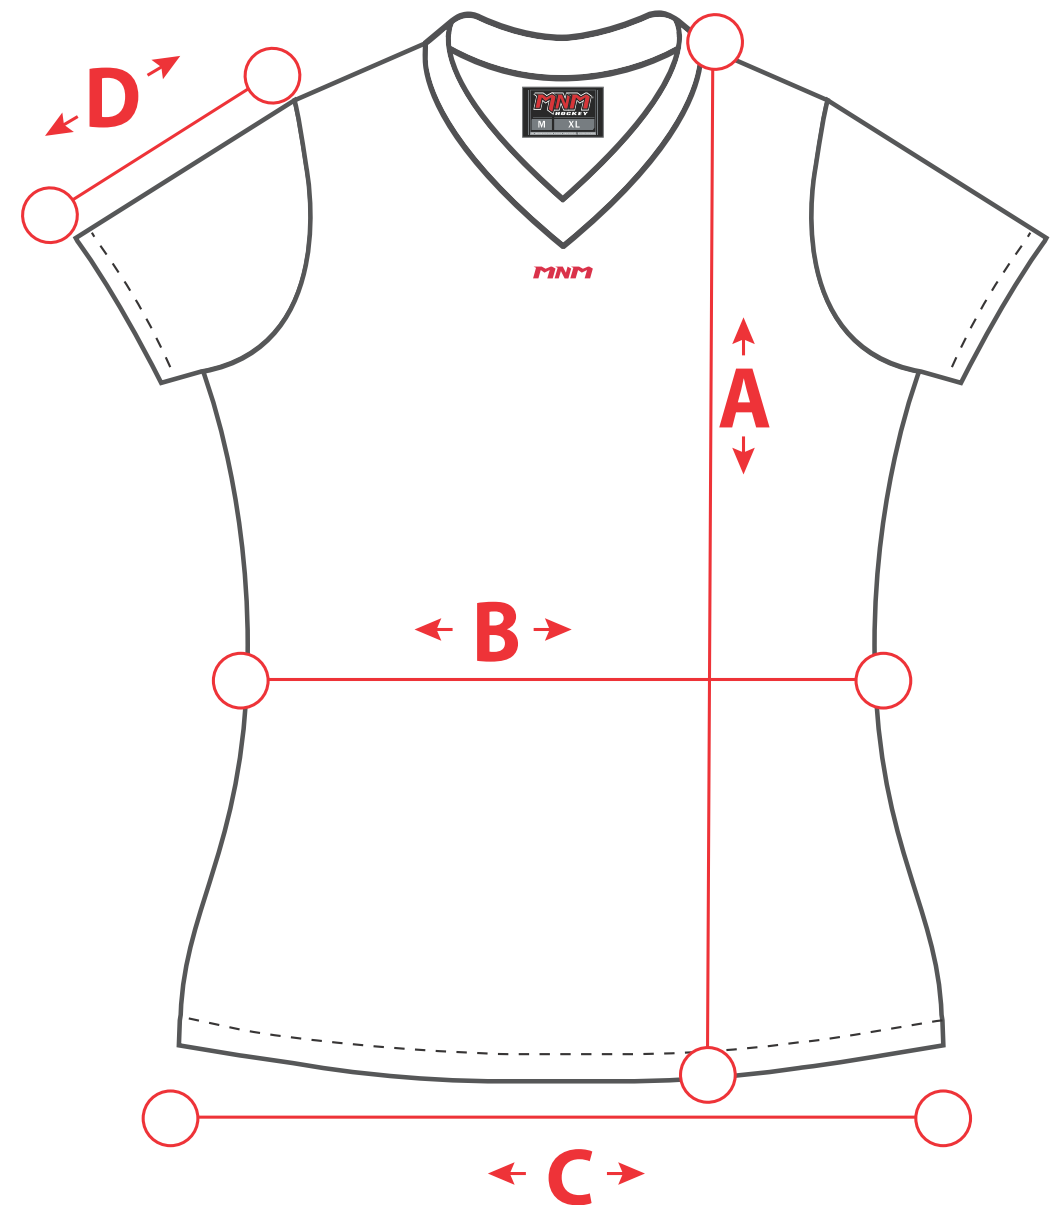

*** Measures can vary up to half an inch ***

A Body height

B Body width

C Hips width

D Sleeve height

Measures in inches

Sizes	A Height	B Body width	C Hips width	D Sleeve height
JR-SML	19	10.25	10.75	4.5
JR-M	20	11	11.5	4.75
JR-LG	22	11.75	12.5	5.25
JR-XL	23.5	13	13.75	5.75
SMALL	25	14	17.5	6
MEDIUM	25.5	15	18.5	6.25
LARGE	26.5	16.5	20	6.5
XL	27	18	21.5	6.75
2XL	27.5	19.5	23	7
3XL	28.25	21	24.5	7.25
4XL	29	22.5	26	7.5