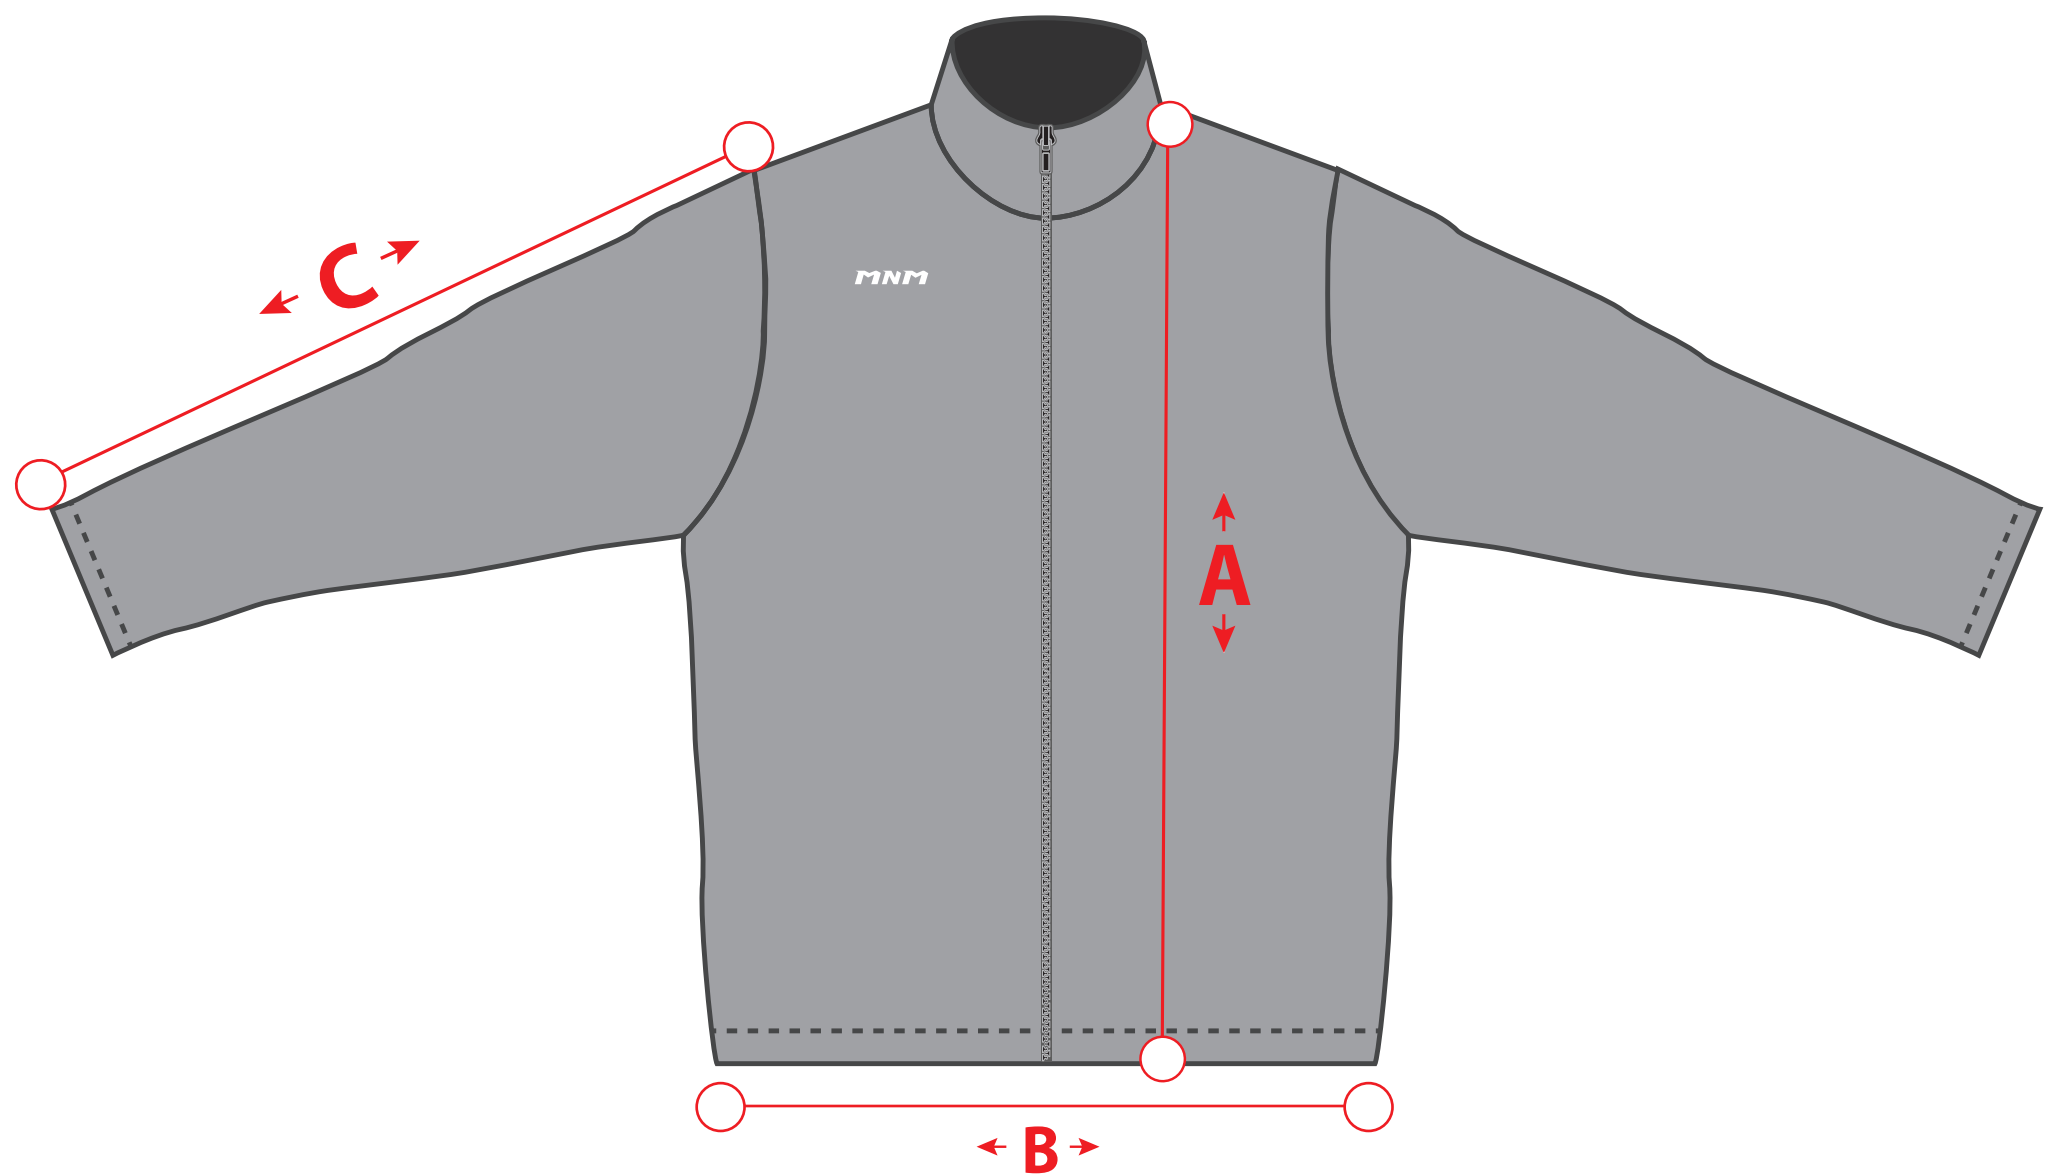

*** Measures can vary up to half an inch ***

A Body height

B Body width

C Sleeve length

Measures in inches

Sizes	A Body height	B Body width	C Sleeve length
JR-SML	20	16.5	19.5
JR-M	22	17.5	21.5
JR-LG	24	18.5	23.5
JR-XL	26	19.5	25.5
SMALL	28	20.5	26.5
MEDIUM	29	22	27.25
LARGE	30	23.5	27.75
XL	31	25	28
2XL	31.5	26.5	28.12
3XL	32	28	28.25
4XL	32.5	29.5	28.35