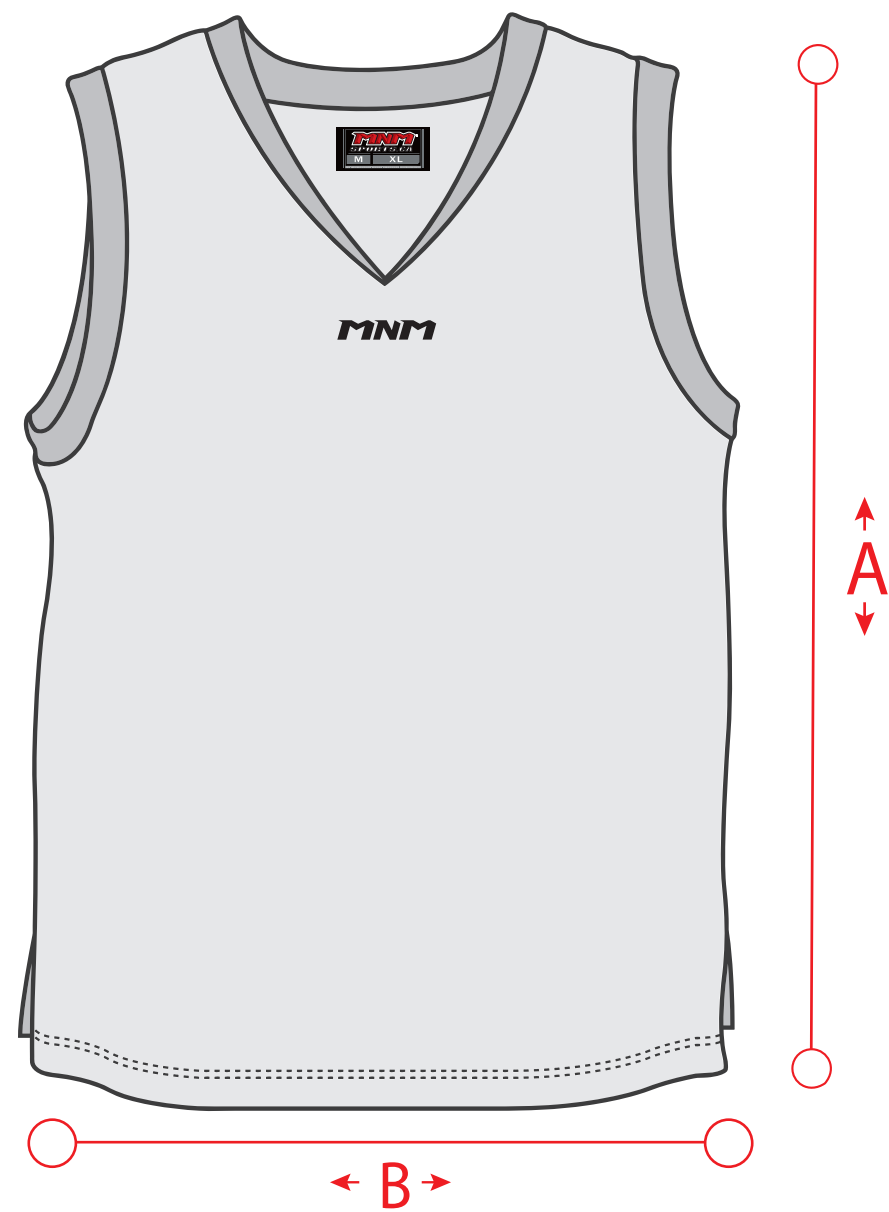

*** Measures can vary up to half an inch ***

A Body height

B Body width

Measures in inches

Sizes	A Body height	B Body width
JR-SML	23.75	17.75
JR-MED	25.75	18.75
JR-LG	27.75	19.75
JR-XL	29.75	20.75
SMALL	30.75	21.75
MEDIUM	31.75	23.25
LARGE	32.75	24.75
XL	33.75	26.25
2XL	34.25	27.75
3XL	34.75	29.25
4XL	35.25	30.75